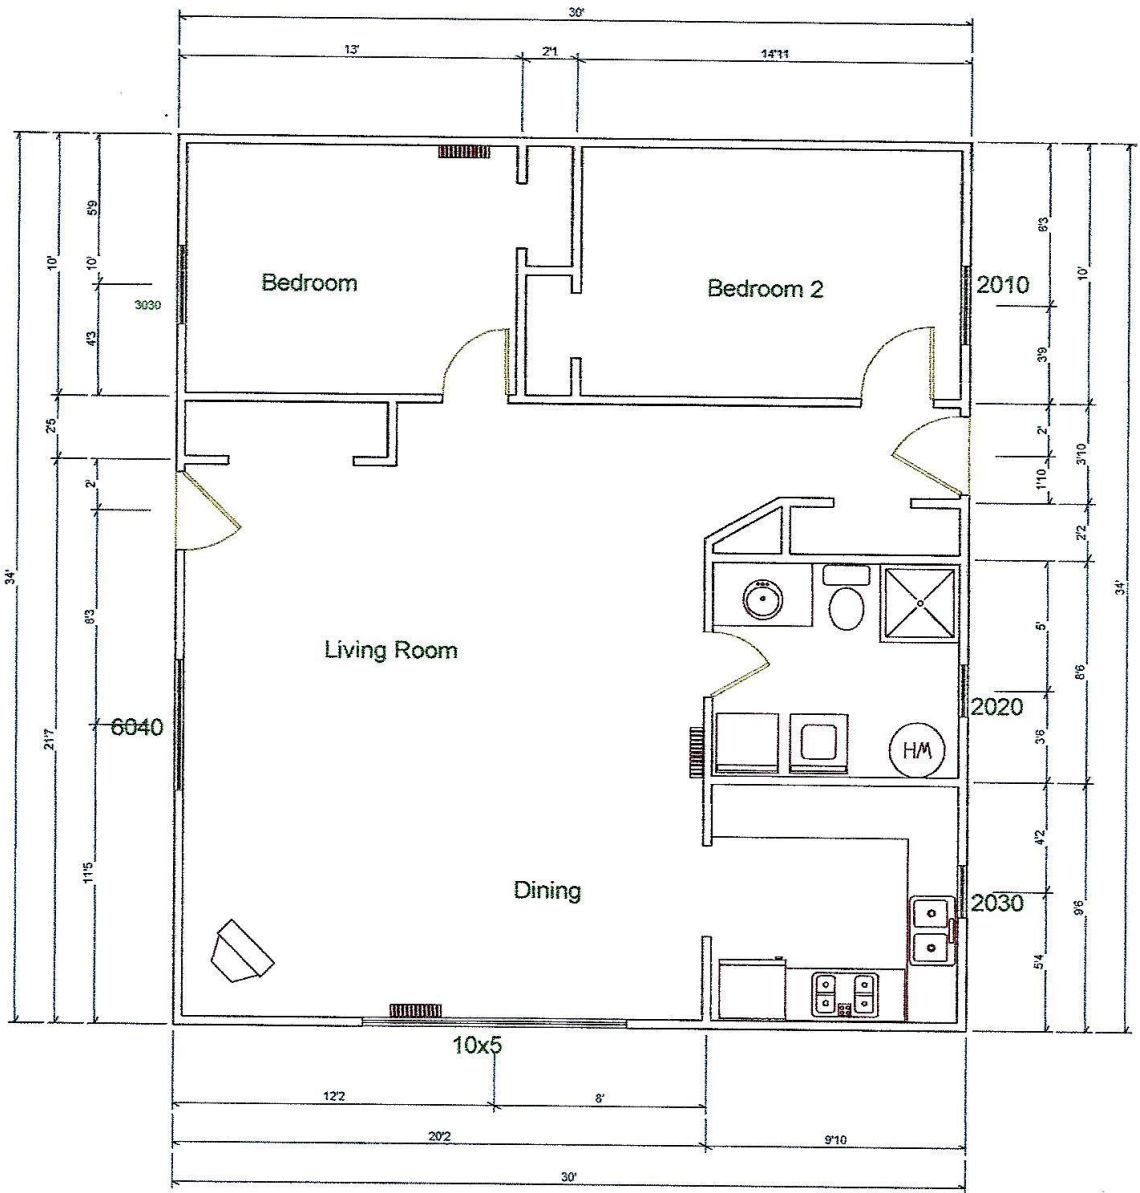

Ranch House 1020sf

Measurements are approximate

1. North side, approx 1,000 sf

2. Living room, north and east windows

3. Bathroom, hall to bedroom & back door

4. Kitchen, elec stove, fridge

5. Bathroom, shower, washer, dryer, HW heater

6. Bedroom 1

7. Bedroom 2

8. Barn with garage

9. Barn interior

10. Barn second floor hay loft

11. Corrals, pipe with metal sides